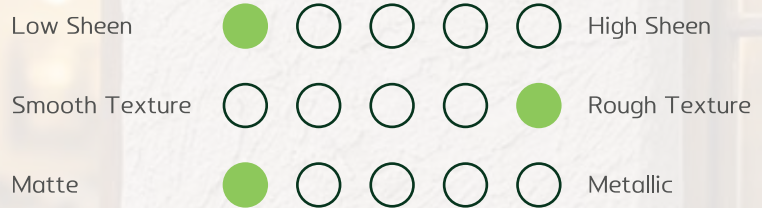

Explore the architectural depth of MOKAY® Cement Art, and transform walls into refined concrete-inspired surfaces with texture, balance, and lasting visual impact.

Art Series
Cement Art
ROUGH

Art Series | CMR-01

Cement Art - Rough

Available Color

CMR-01

CMR-02

CMR-03

CMR-04

CMR-05

CMR-06

Art Series | CMR-02

Cement Art - Rough

Art Series | CMR-03

Cement Art - Rough

Art Series | CMR-04

Cement Art - Rough

Art Series | CMR-05

Cement Art - Rough

CEMENT ART ROUGH

CMR 01 - 06

Transform your space with MOKAY® Cement Art 'Rough', the epitome of contemporary elegance in architectural and art coatings.

Appearance

Features

Artistic finish and texture

Protection against fungus and algae