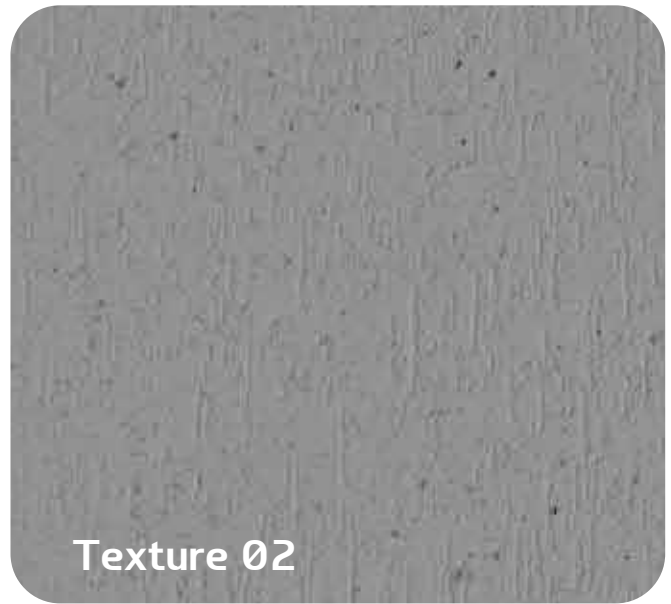

KAZE ART | KZ-01

Packaging Details

Weight : 25 KG

Coverage : 8-9m²/2layers

Available Textures

 Textures depicted are for reference only, actual textures may vary slightly from the images displayed.

Available Colours