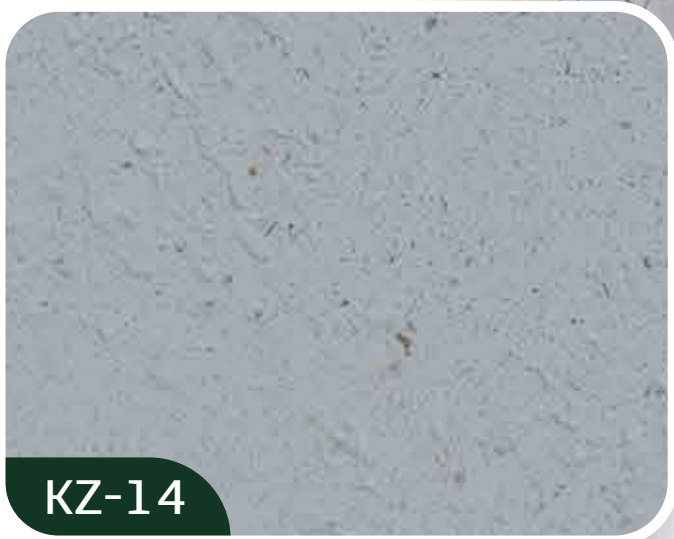

Available Colours

KAZE ART | KZ-14