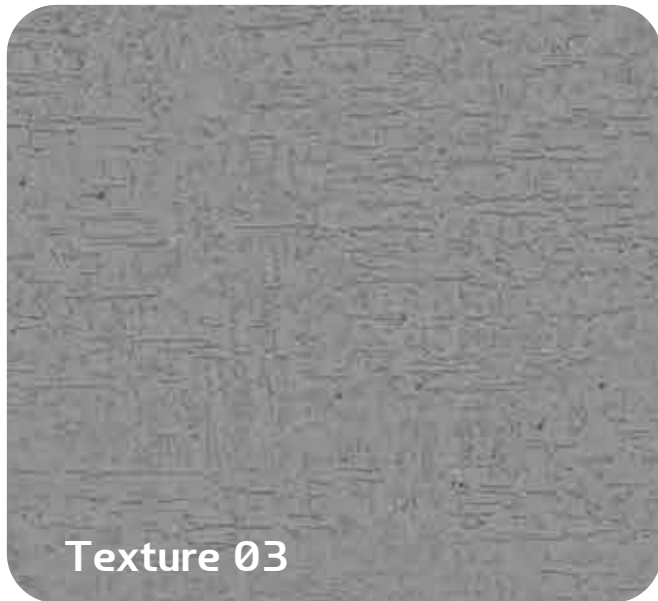

KAZE ART | KZ-01

Packaging Details

Weight : 25 KG

Coverage : 8-9m²/2layers

Available Textures

 Textures depicted are for reference only, actual textures may vary slightly from the images displayed.

Available Colours