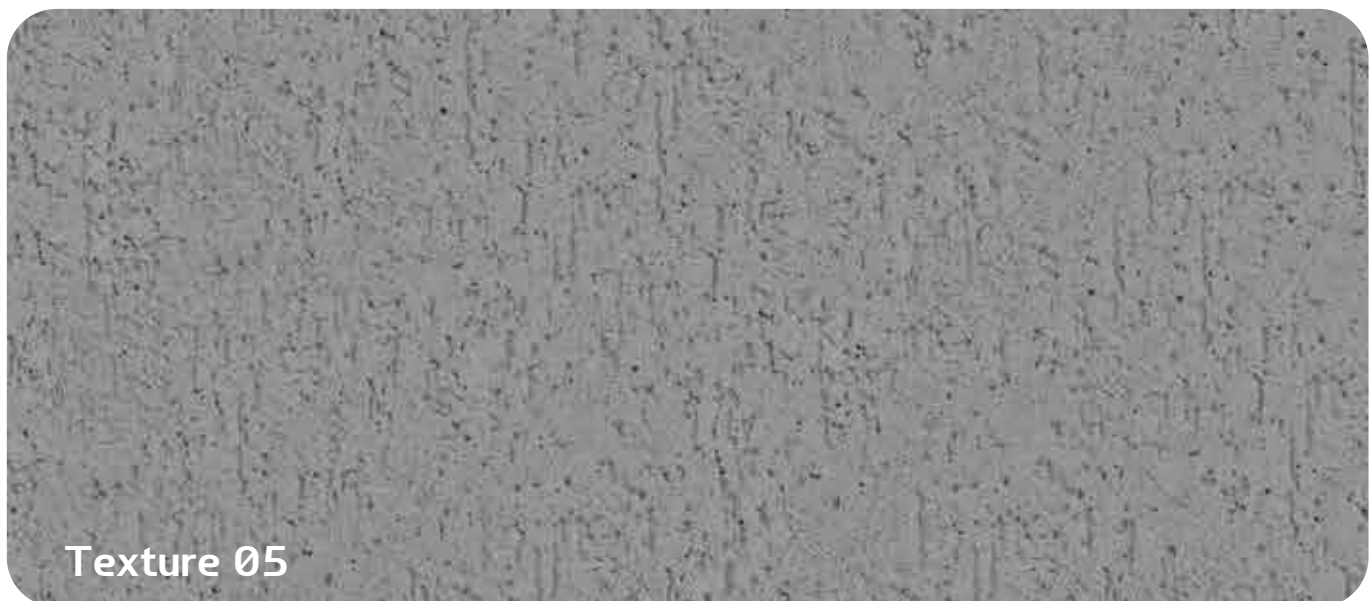

KAZE ART | KZ-01

Packaging Details

Weight : 25 KG

Coverage : 8-9m²/2layers

Available Textures

 Textures depicted are for reference only, actual textures may vary slightly from the images displayed.

Available Colours